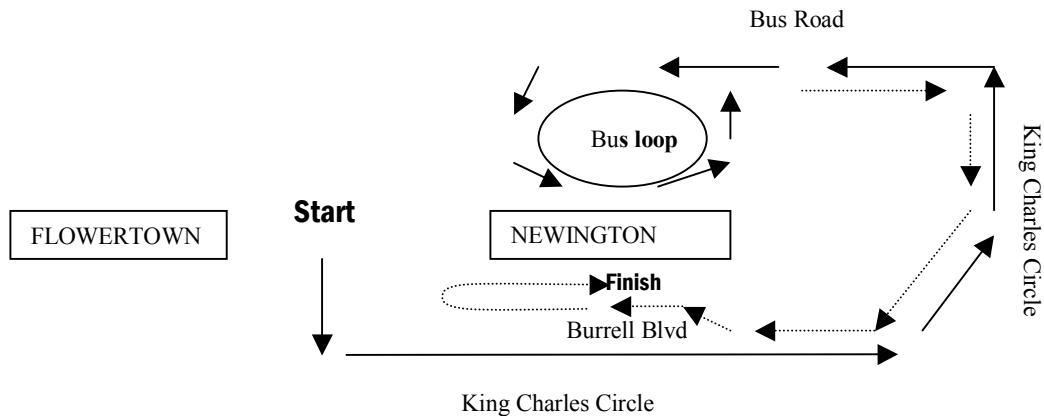

Run with the Dolphins Race Courses

Map below shows certified 5K Race/Walk course in Newington Plantation.
Map is not to scale

One-Mile Fun Run—Map is not to scale.

Race starts on paved road between Flowertown and Newington. Then children will turn left onto King Charles Circle turn left onto bus road (officer should be there)- go around bus loop and back down bus road, right back onto King Charles circle and right onto Burrell Blvd and right into finish parking lot. Finish just inside parking lot.