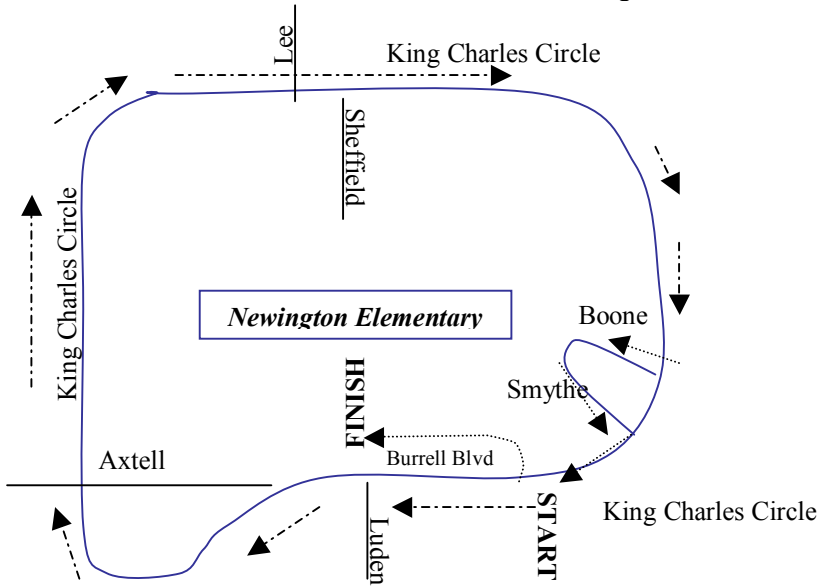

Run with the Dolphins Race Courses

Map below shows certified 5K Race/Walk course in Newington Plantation.
Map is not to scale

One-Mile Fun Run—Map is not to scale.

Race starts on paved road between Flowertown and Newington. Then children will turn left onto King Charles Circle turn left onto bus road (officer should be there)- go around bus loop and back down bus road, right back onto King Charles circle and right onto Burrell Blvd and right into finish parking lot. Finish just inside parking lot.